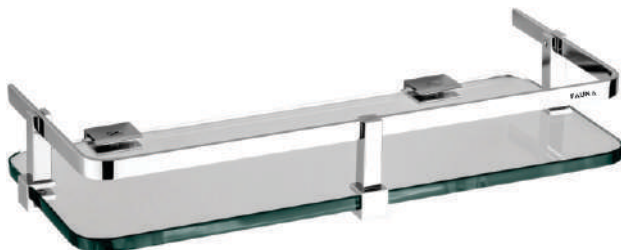

JMD 1809
TOWEL RACK

CARRE COLLECTION - TOWER

JMD 1610
TOWER

ORCA COLLECTION - TOWER

JMD 1510
TOWER

CORNERS & GLASS SHELF

JMD 1708
CORNER S. S.
SIZE : 10" x 10"

JMD 1709
GLASS CORNER
SIZE : 12" x 12"

JMD 1710
GLASS SHELF
SIZE : 16" x 5"

ACCESSORIES

HANDLES

MRP.

- Orca Prime
- Orca
- Corel
- Penta
- Carre
- Square Prime
- Square
- Endura
- Ambit
- Star
- Challenger / Exclusive

CONCEALED SLIDERS

- Orca Prime / Orca / Corel
- Carre / Square Prime
- Square
- Penta Straight
- Penta Heavy