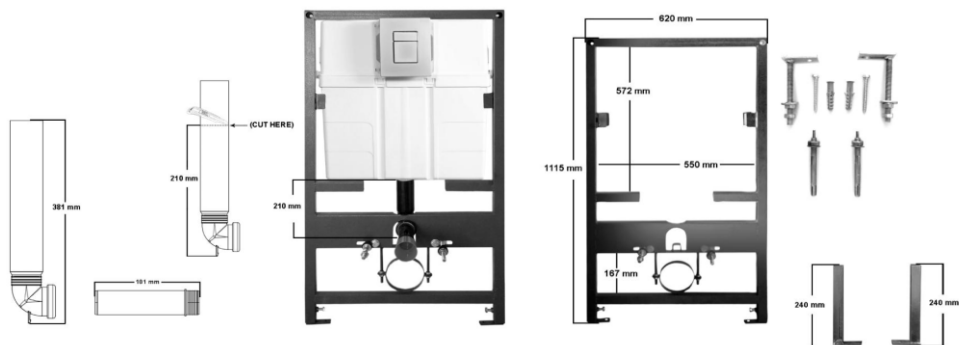

FAUNA[®]
THE NEXT GENERATION BATH JEWELS

COMPLETE BATHROOM SOLUTIONS

FLUSHING TANKS & SEAT COVER

SINGLE FLUSHING TANK

CODE : FA1054

DUAL FLUSHING TANK

CODE : FA1053

PNEUMATIC SLIM CONCEALED CISTERN (FRAME)

CODE : FA1052

PNEUMATIC SLIM CONCEALED CISTERN

CODE : FA1051

PLASTIC TOILET SEAT COVER (EWC)

CODE : FA1055